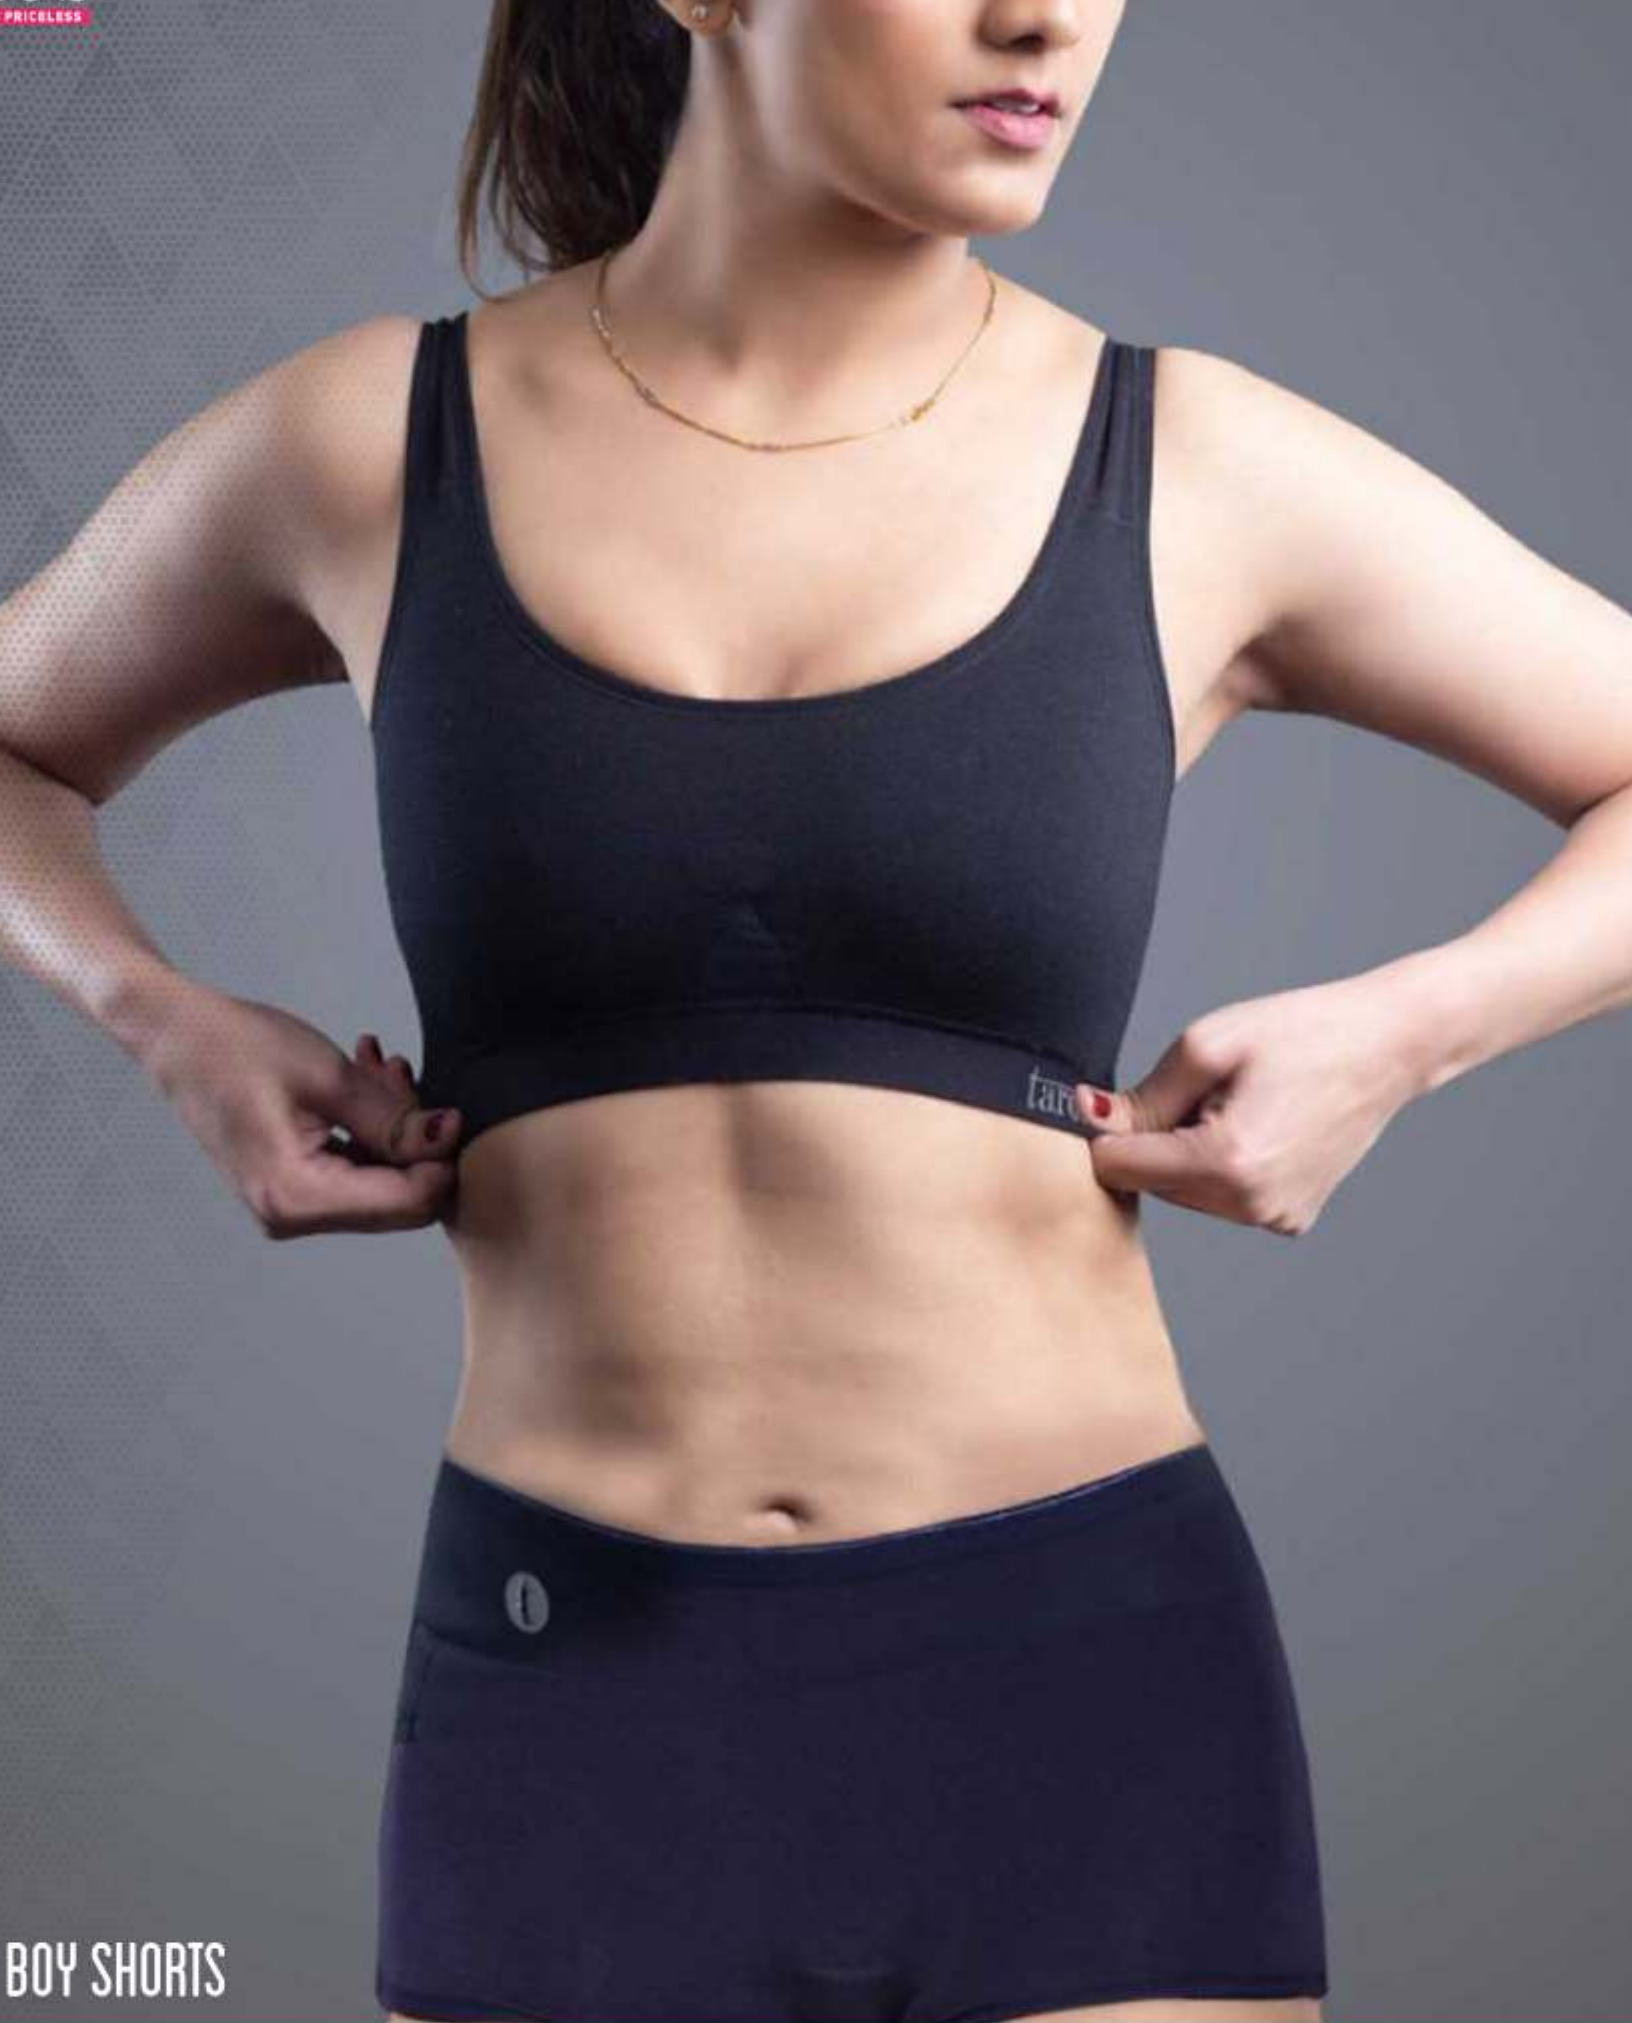

BOY SHORTS

Style Code: TBS #060

Available Colours

HIPS	Small	Medium	Large	XI large	XXI large