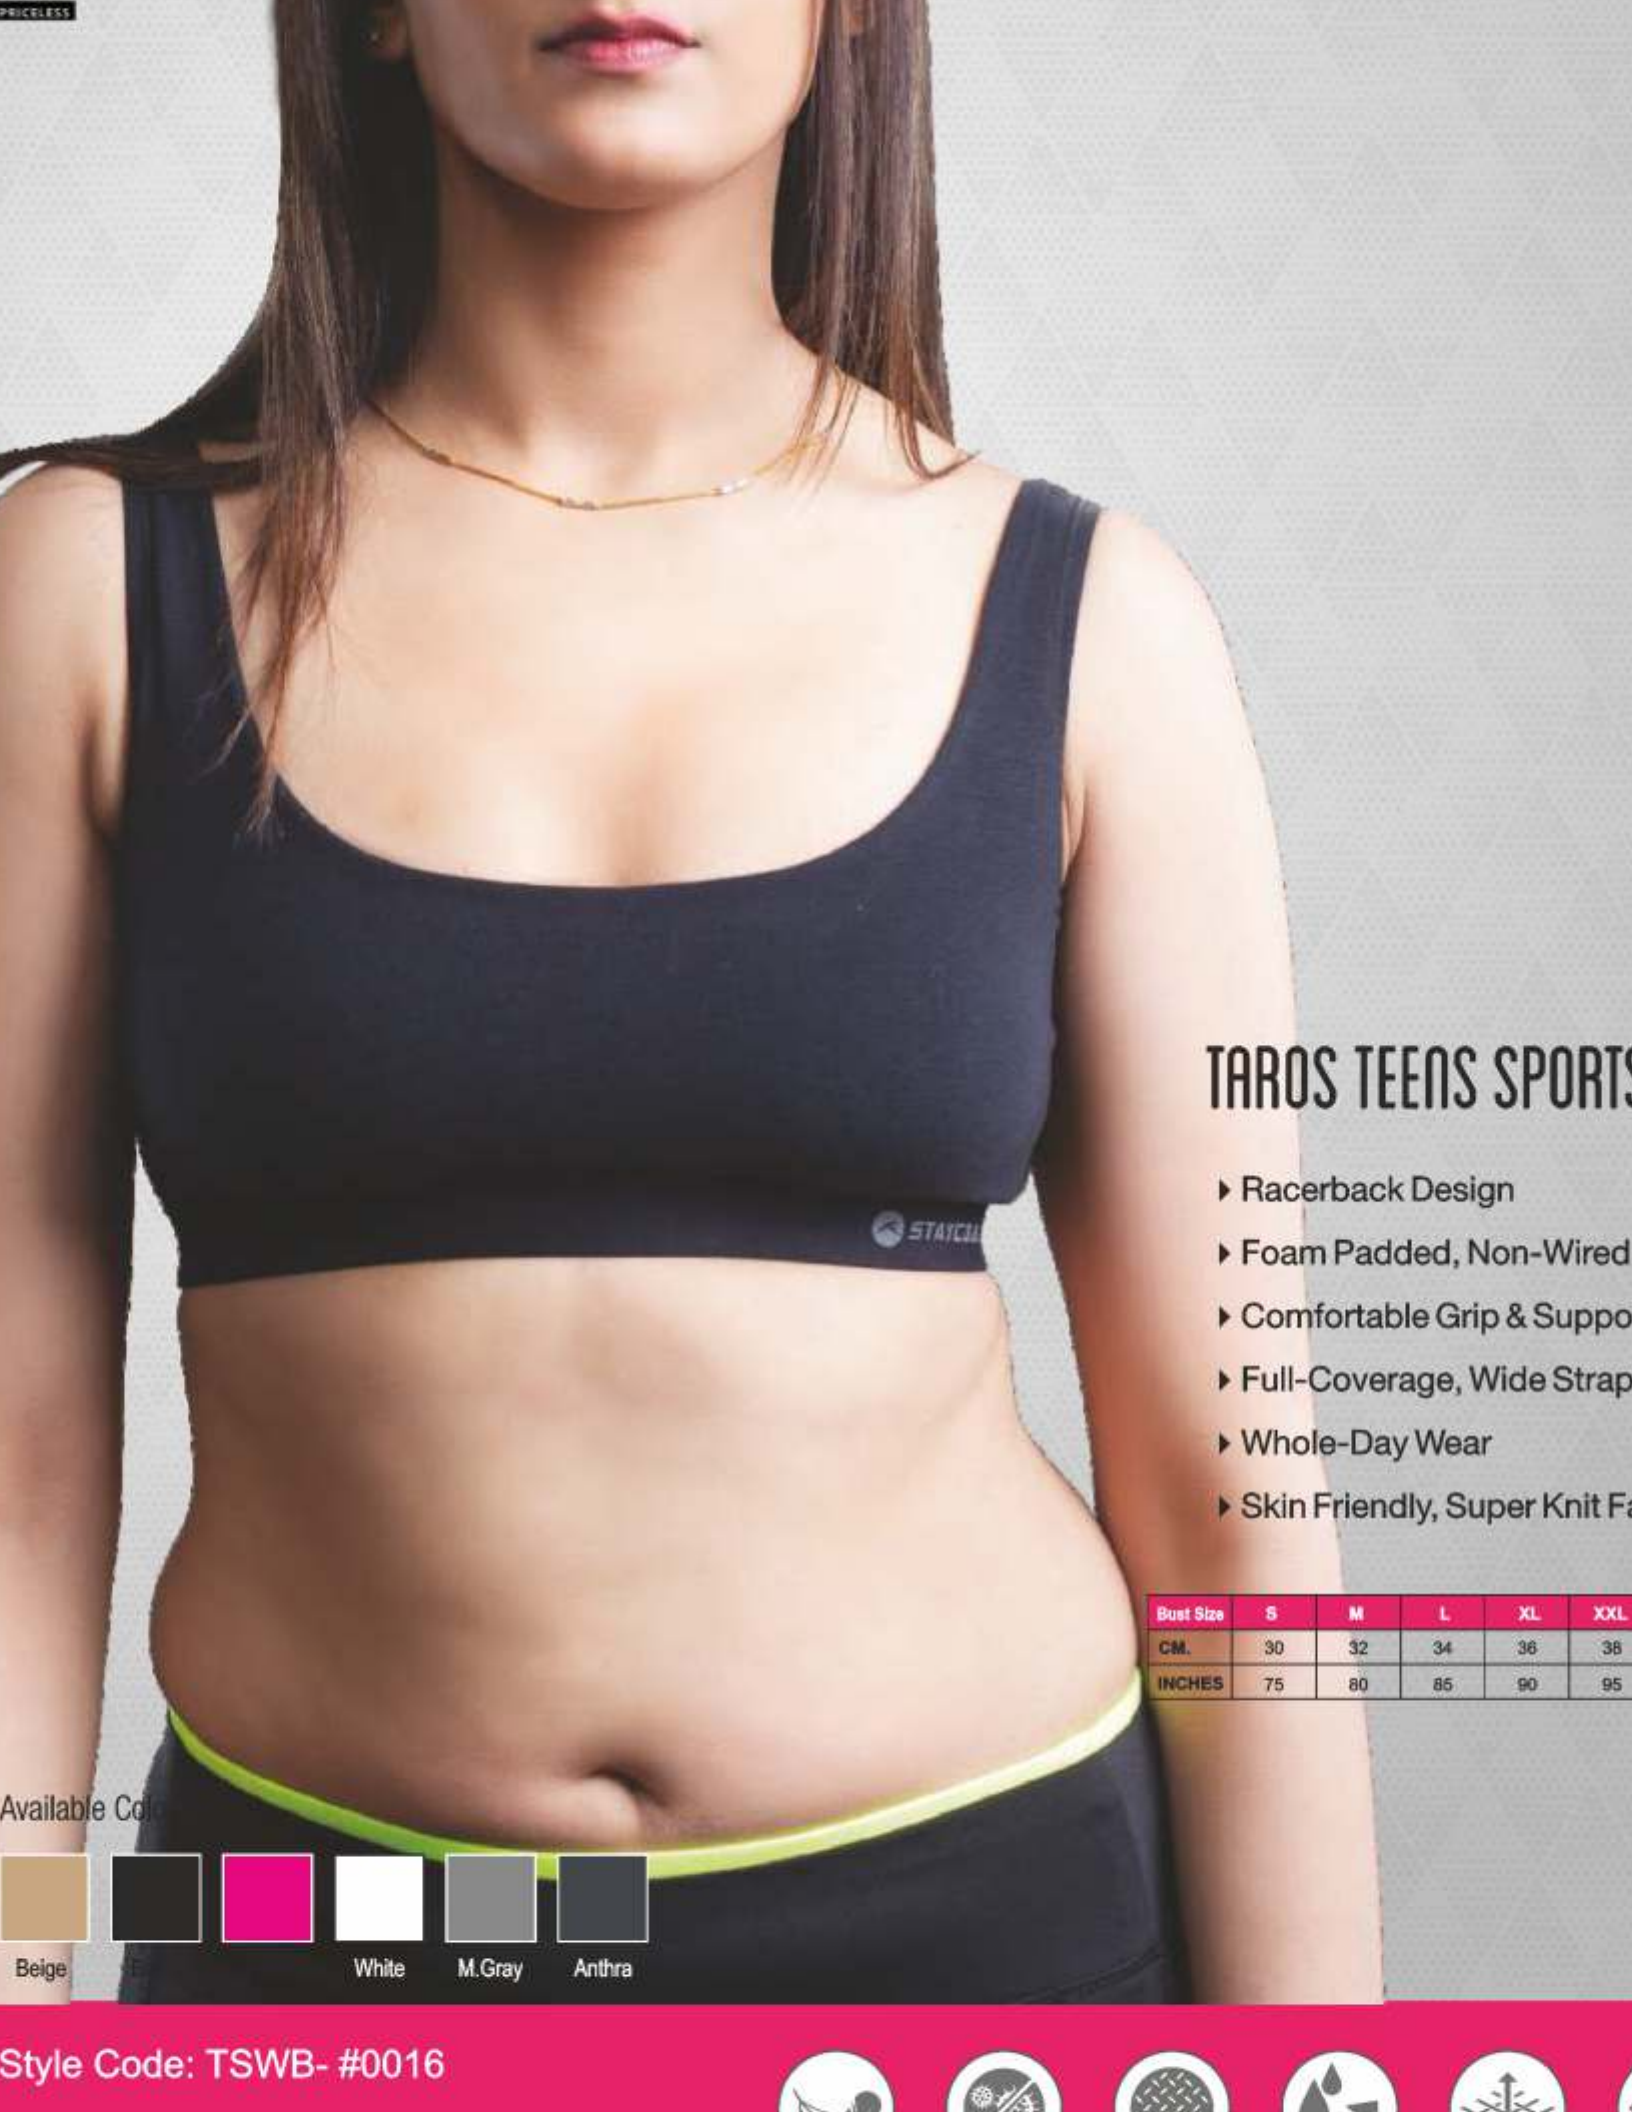

TAROS TEENS SPORTS

- Racerback Design
- Foam Padded, Non-Wired
- Comfortable Grip & Support
- Full-Coverage, Wide Straps
- Whole-Day Wear
- Skin Friendly, Super Knit Fabric

Bust Size	S	M	L	XL	XXL
CM.	30	32	34	36	38
INCHES	75	80	85	90	95

Available Color